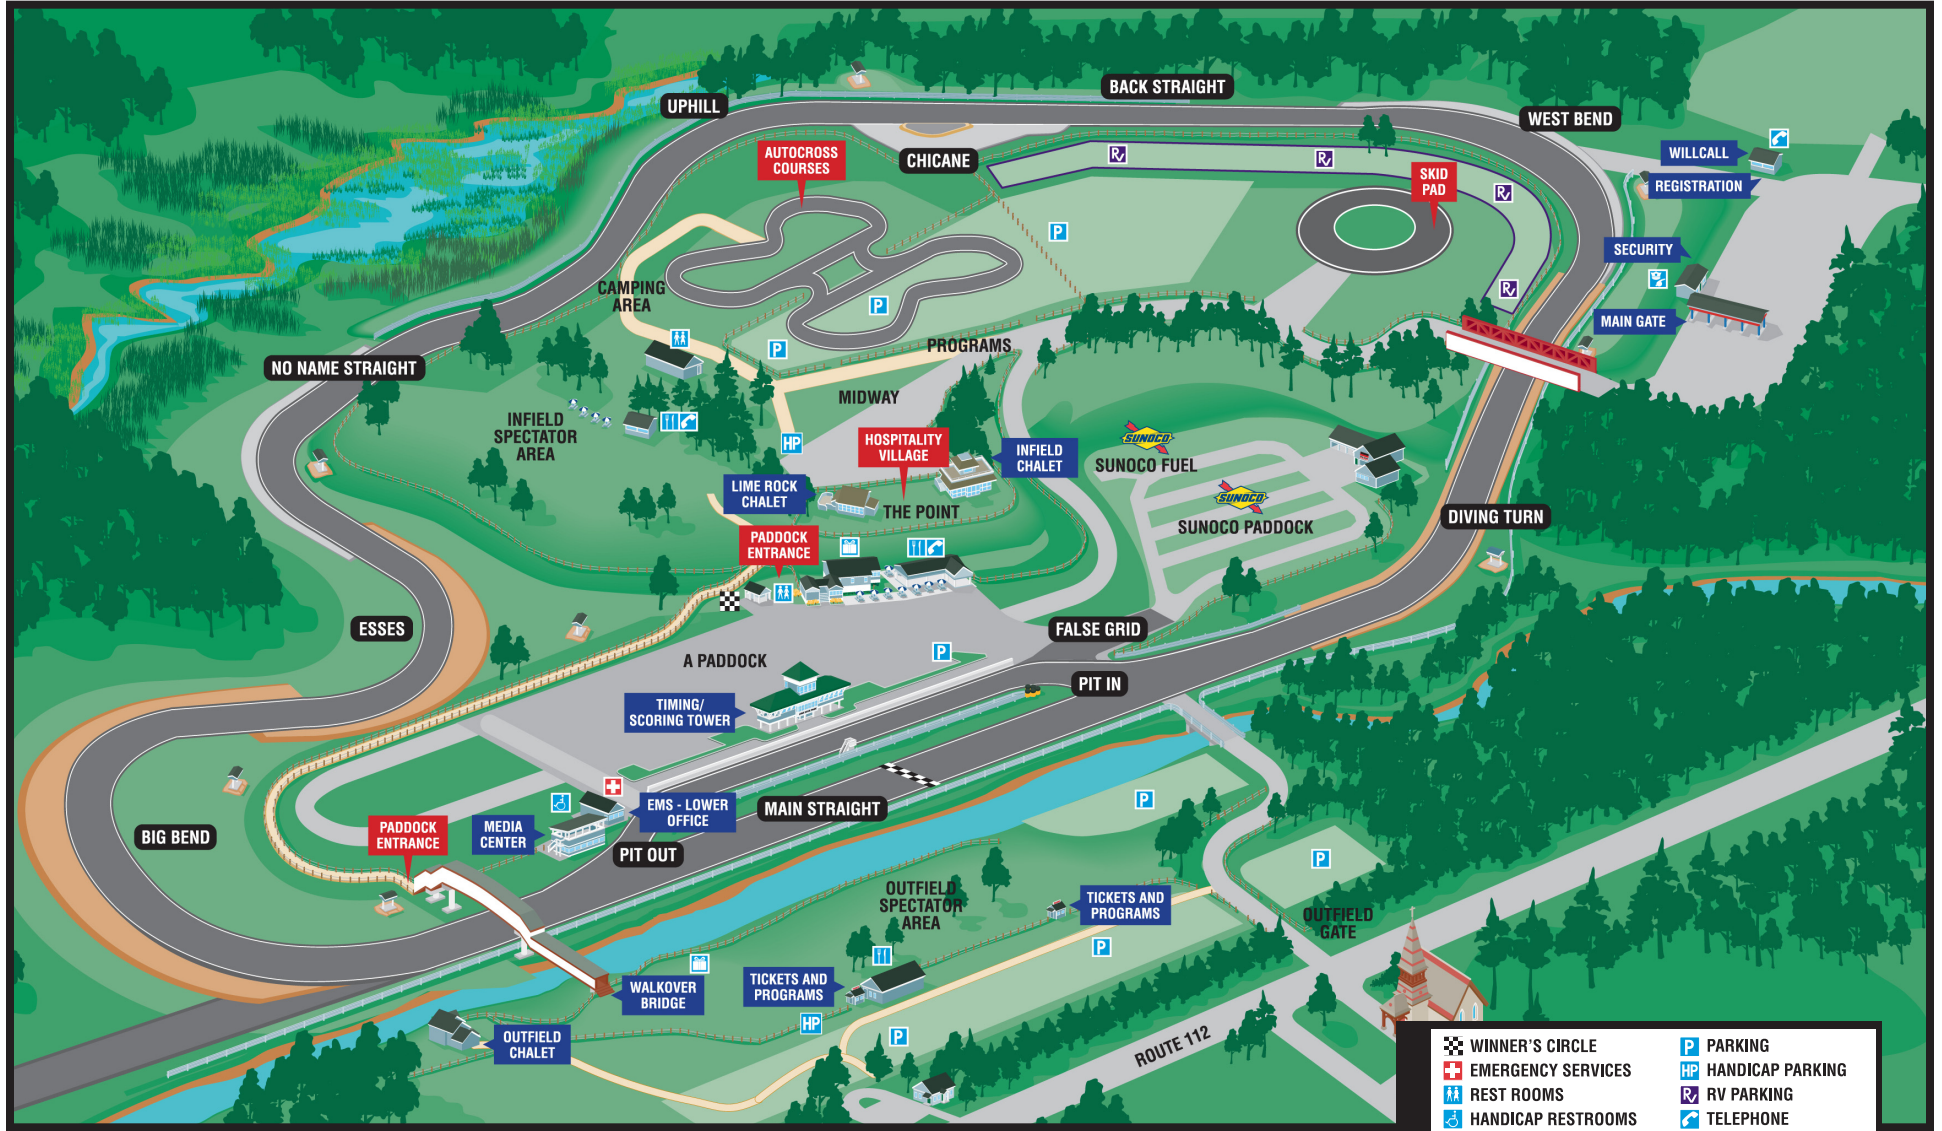

LIME ROCK PARK

MAP KEY

 WINNER'S CIRCLE	 PARKING
 EMERGENCY SERVICES	 HANDICAP PARKING
 REST ROOMS	 RV PARKING
 HANDICAP RESTROOMS	 TELEPHONE
 SNACKS/DRINKS	 SECURITY/LOST & FOUND
 FUEL	
 DRIVING IMPRESSIONS SOUVENIRS	