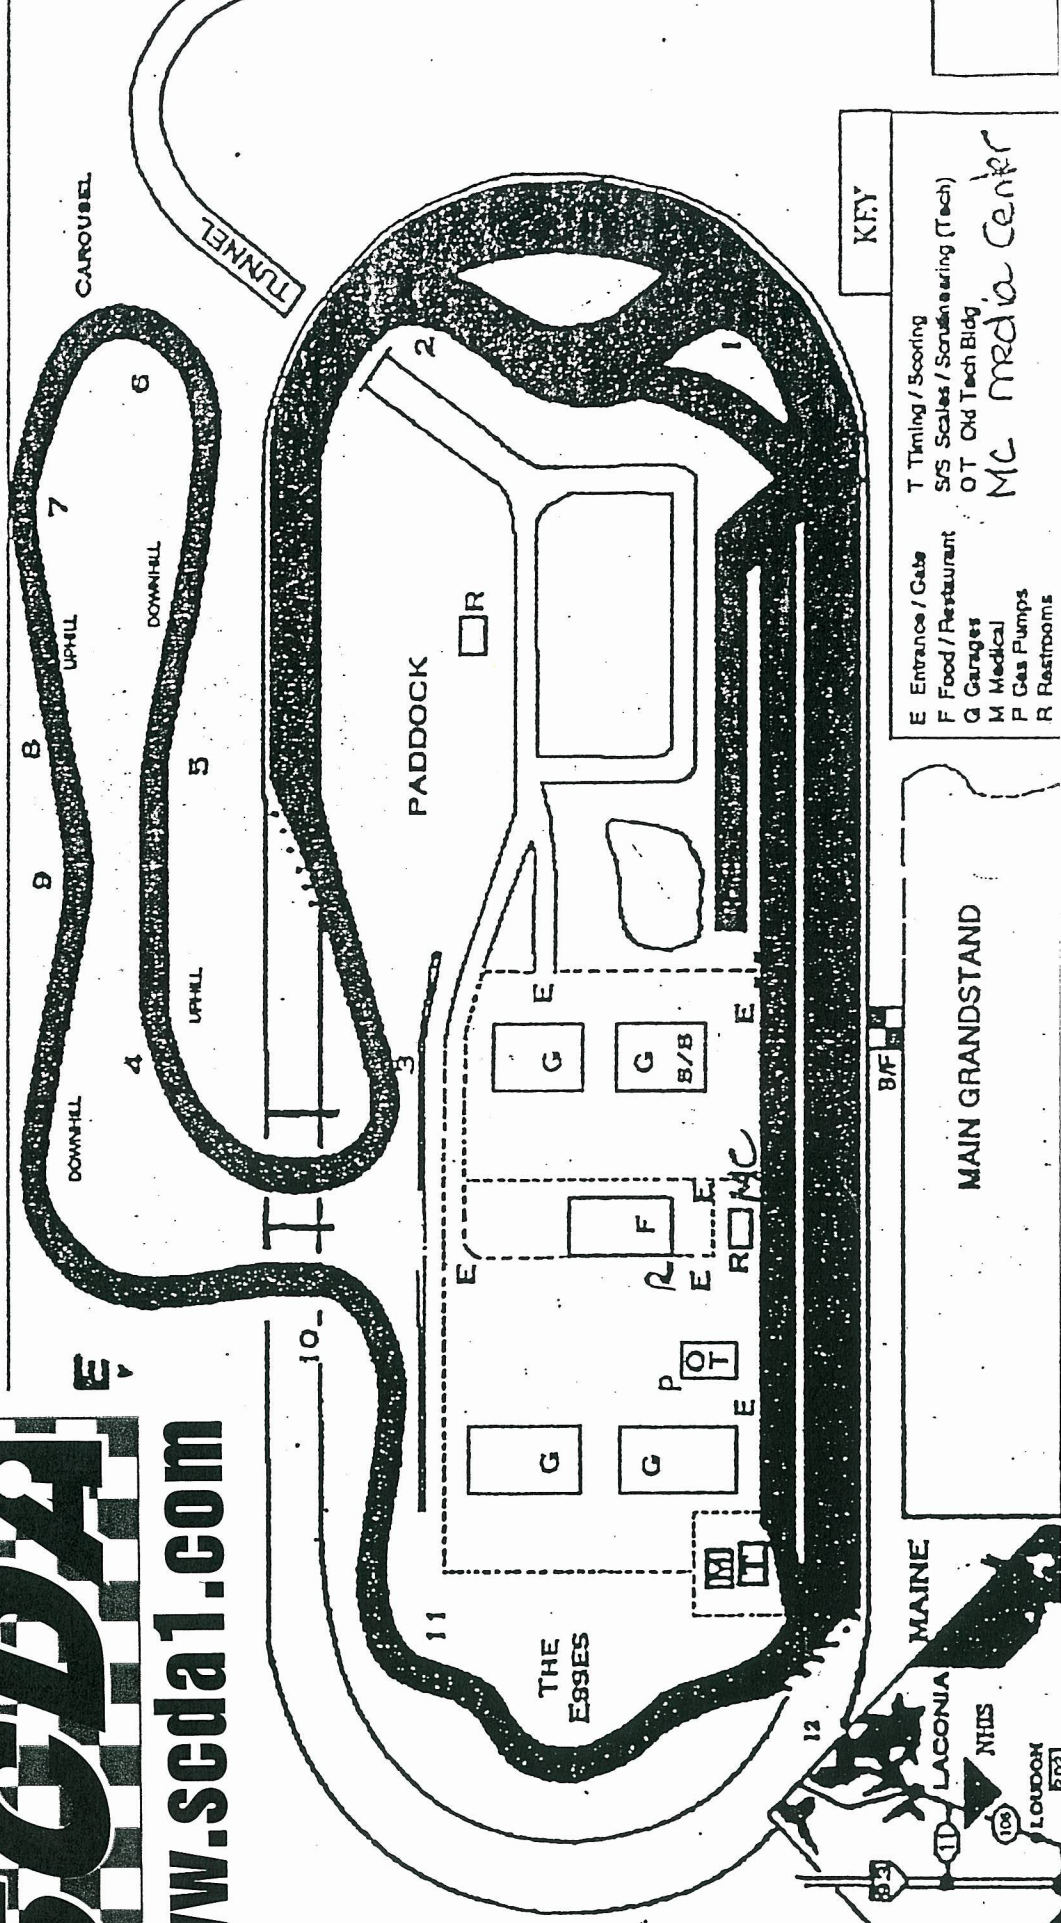

www.sceda1.com

KEY	
E	Entrances / Cafe
F	Food / Restaurant
G	Garages
M	Medical
P	Gas Pumps
R	Restrooms
T	Timing / Scoring
S/S	Scales / Scrutineering (Tech)
O/T	Old Tech Bldg
MC	Media Center

New Hampshire Motor Speedway
www.sceda1.com