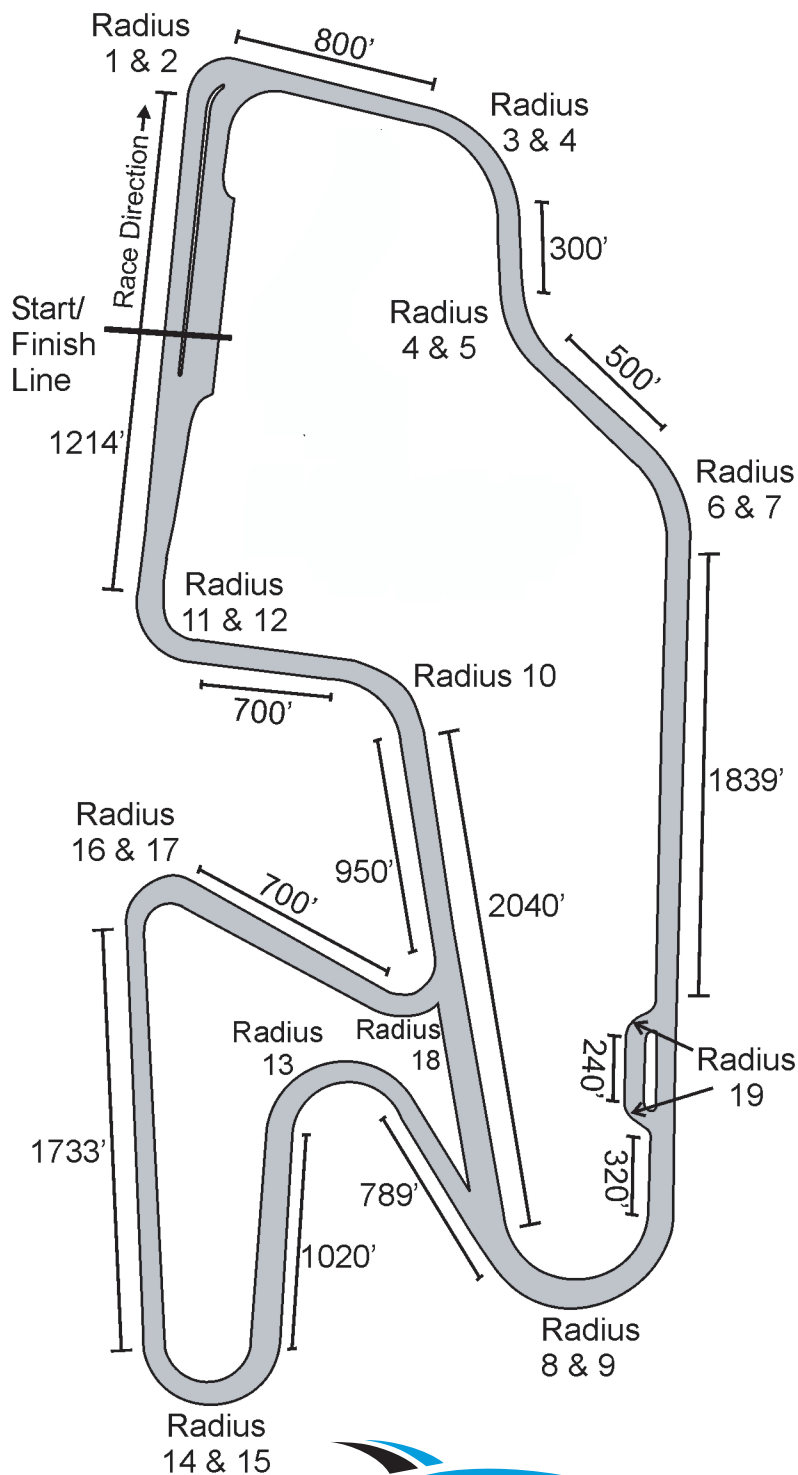

# Watkins Glen International Track Data

## TRACK WIDTH:

Varies from 36' to 48'  
Average = 38'

## TRACK LENGTH:

Short Course - 2.45 mile  
Long Course - 3.40 mile

## TURN RADIUS

(in feet to centerline of track)

- Radius 1 = 125'
- Radius 2 = 245.79'
- Radius 3 = 518'
- Radius 4 = 745.26'
- Radius 5 = 632'
- Radius 6 = 1080.15'
- Radius 7 = 1064.92'
- Radius 8 = 356.99'
- Radius 9 = 391.86'
- Radius 10 = 300'
- Radius 11 = 200'
- Radius 12 = 296.62'
- Radius 13 = 250'
- Radius 14 = 200'
- Radius 15 = 305.81'
- Radius 16 = 150'
- Radius 17 = 281.45'
- Radius 18 = 200'
- Radius 19 = 70'